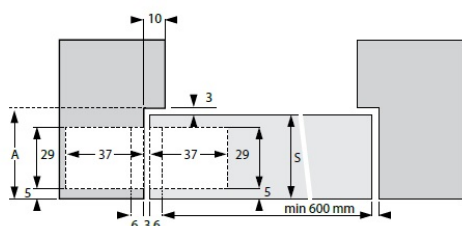

## Description:

Vici Hinge 3-D Left Hand, 111,5x29x36mm Zamak, Alu-Look, 180DG Opening, Max Door Size:1000x2700mm, Max Weight:60 KG, Min Door Thickness:40mm, Vertical,Horizontal & In//Out-, Wards Adjustment without Removing The Door

## Item number:

15.08.110-0

Units	Box	Carton	HS Code	Barcode
Pcs.	2	36	8302100090	
				5704866055970

Left hand model

Size: 111,5 x 29 x 36 mm

Size: 111,5 x 29 x 36 mm

Size A is calculated using door thickness +3 mm+gasket thickness. S = min. 40 mm