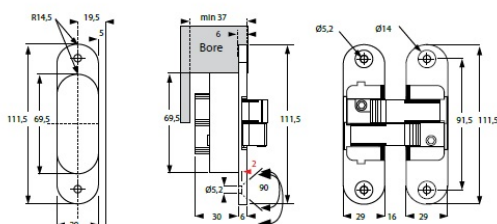

## Description:

Vici Hinge 3-D Left Hand, 111,5x29x36mm Zamak, Alu-Look, 180DG Opening, Max Door Size:1000x2700mm, Max Weight:60 KG, Min Door Thickness:40mm, Vertical,Horizontal & In//Out-, Wards Adjustment without Removing The Door

## Item number:

15.08.110-0

Units	Box	Carton	HS Code	Barcode
Pcs.	2	36	8302100090	
				5704866055970

Left hand model

Size: 111,5 x 29 x 36 mm

Size: 111,5 x 29 x 36 mm

Size A is calculated using door thickness +3 mm+gasket thickness. S = min. 40 mm